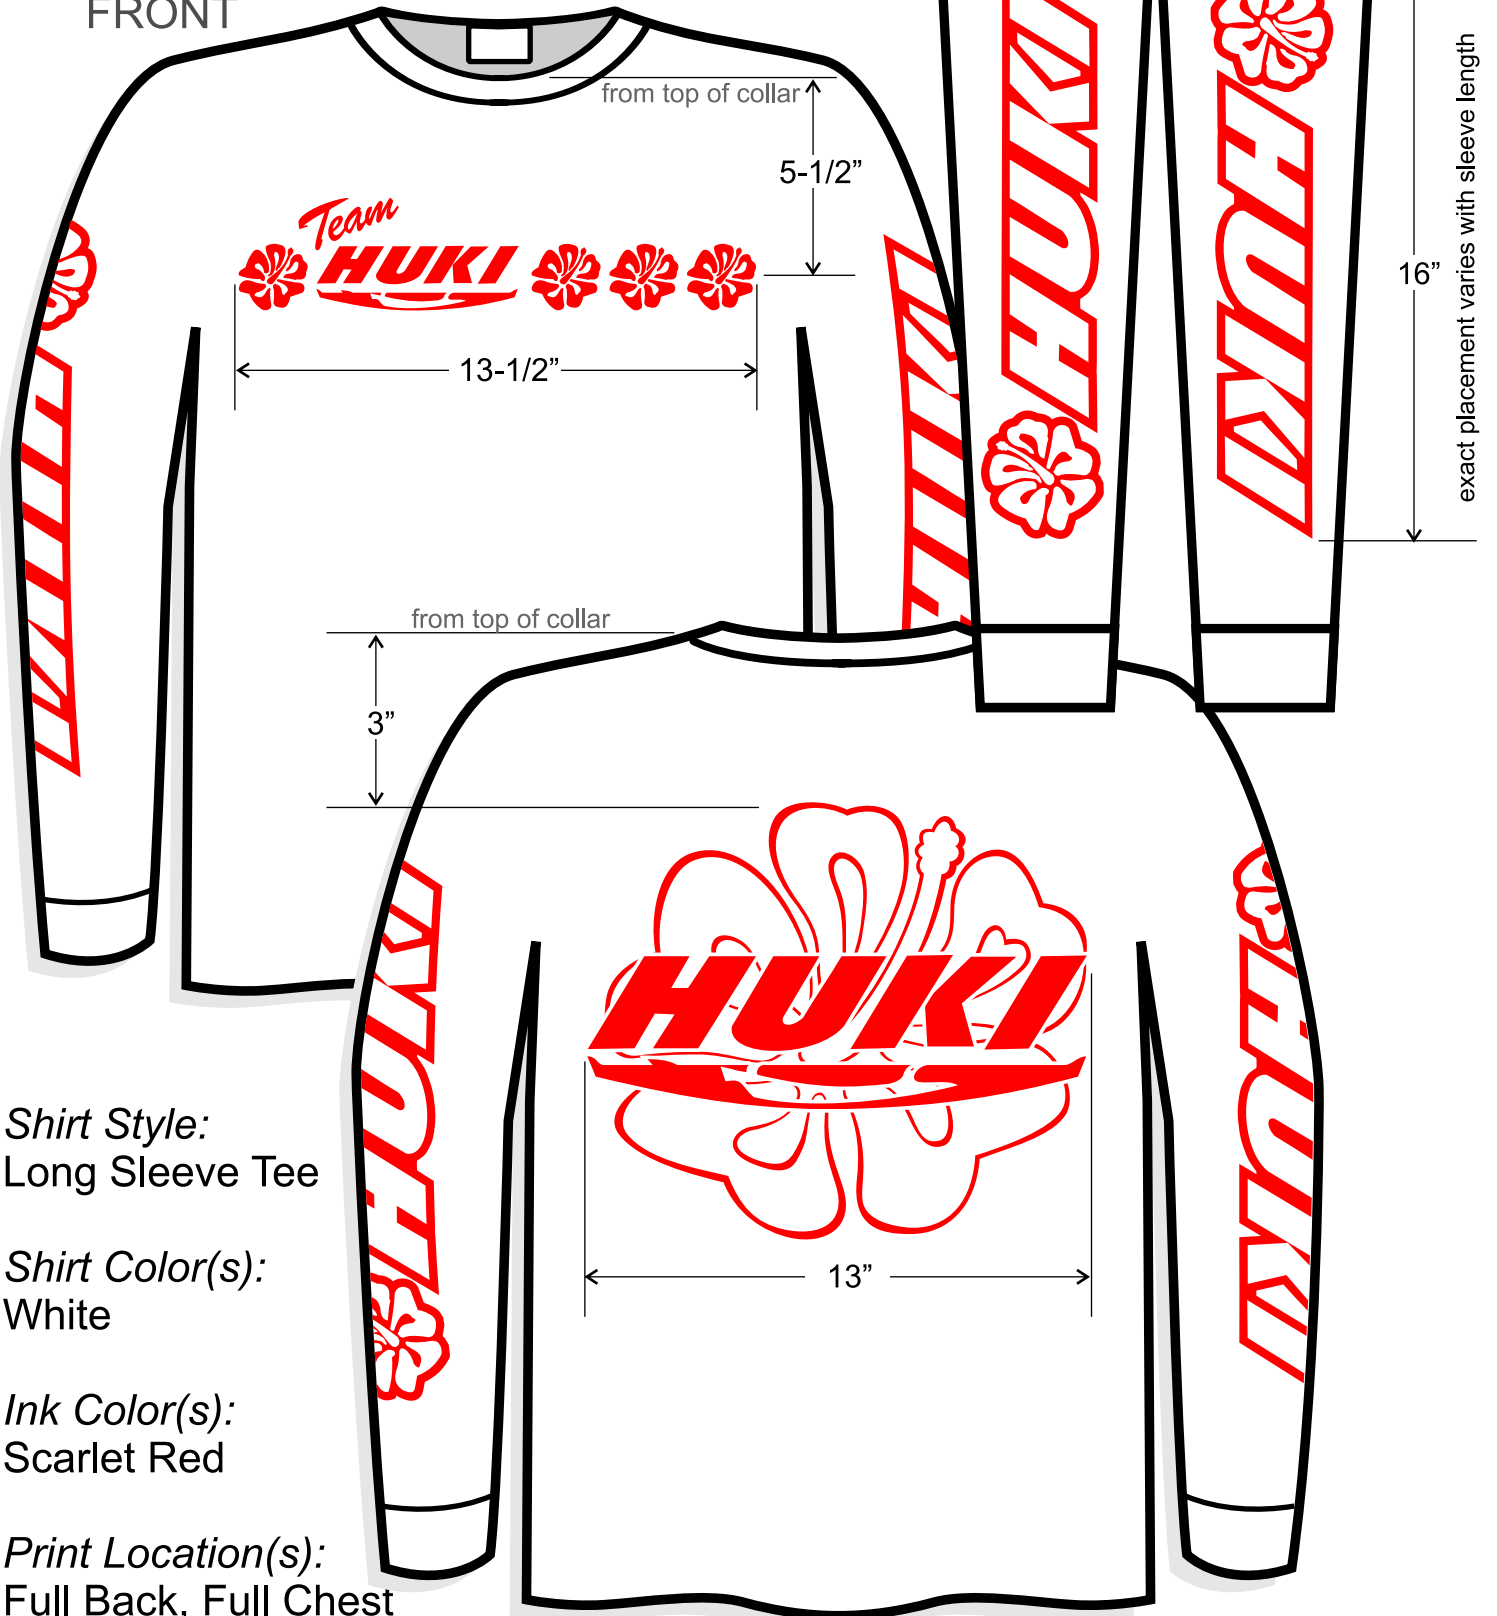

LEFT

RIGHT

FRONT

Shirt Style:
Long Sleeve Tee

Shirt Color(s):
White

Ink Color(s):
Scarlet Red

Print Location(s):
Full Back, Full Chest
Band, Both Sleeves

BACK